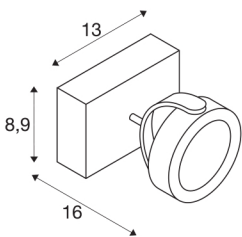

KALU

wall and ceiling light, single-headed, LED, 3000K, white/black, 60°

As one would expect, the LED extension of the popular KALU series guarantees the utterly free adjustment of lamp heads. Fitted with dimmable, high output LEDs, the KALU series has just become even more efficient and versatile! Available in matt black or black and white, KALU wall and ceiling light is supplied ready for direct connection to 230V mains supply.

TECHNICAL DATA

Item no.:	1000128
Number of different light outlets	1
Primary nominal voltage	220-240V ~50/60Hz mA/V
Secondary power / secondary voltage	350mA
Length	13 cm
Width	8.9 cm
Height	16 cm
Net weight	0.812 kg
Gross weight	0.947 kg
IP Code	IP 20
Safety class	I
Assembly	Surface
Assembly details	Ceiling,Wall
Dimmable	Yes
Dimming technology	trailing edge
Wattage	17 W
Lumen	1000 lm
Colour temperature	3000 Kelvin
Beam angle	60 °
Color	white
CRI	80
LXXBXX data	L70B50