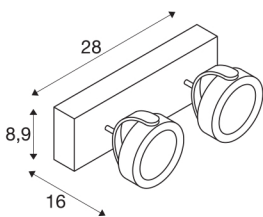

KALU

wall and ceiling light, double-headed, LED, 3000K, black, 60°

As one would expect, the LED extension of the popular KALU series guarantees the utterly free adjustment of lamp heads. Fitted with dimmable, high output LEDs, the KALU series has just become even more efficient and versatile! Available in matt black or black and white, KALU wall and ceiling light is supplied ready for direct connection to 230V mains supply.

TECHNICAL DATA

Item no.:	1000129
Number of different light outlets	2
Primary nominal voltage	220-240V ~50/60Hz mA/V
Secondary power / secondary voltage	700mA
Length	28 cm
Width	8.9 cm
Height	16 cm
Net weight	1.451 kg
Gross weight	1.778 kg
IP Code	IP 20
Safety class	I
Assembly	Surface
Assembly details	Ceiling, Wall
Dimmable	Yes
Dimming technology	trailing edge
Wattage	31 W
Lumen	2000 lm
Colour temperature	3000 Kelvin
Beam angle	60 °
Color	black
CRI	80
LXXBXX data	L70B50