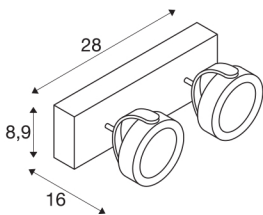

KALU

wall and ceiling light, double-headed, LED, 3000K, white/black, 60°

As one would expect, the LED extension of the popular KALU series guarantees the utterly free adjustment of lamp heads. Fitted with dimmable, high output LEDs, the KALU series has just become even more efficient and versatile! Available in matt black or black and white, KALU wall and ceiling light is supplied ready for direct connection to 230V mains supply.

TECHNICAL DATA

Item no.:	1000130
Number of different light outlets	2
Primary nominal voltage	220-240V ~50/60Hz mA/V
Secondary power / secondary voltage	700mA
Length	28 cm
Width	8.9 cm
Height	16 cm
Net weight	1.478 kg
Gross weight	1.798 kg
IP Code	IP 20
Safety class	I
Assembly	Surface
Assembly details	Ceiling, Wall
Dimmable	Yes
Dimming technology	trailing edge
Wattage	31 W
Lumen	2000 lm
Colour temperature	3000 Kelvin
Beam angle	60 °
Color	white
CRI	80
LXXBXX data	L70B50