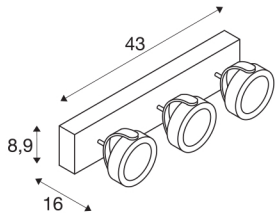

## KALU

wall and ceiling light, three-headed, LED, 3000K, black, 60°

As one would expect, the LED extension of the popular KALU series guarantees the utterly free adjustment of lamp heads. Fitted with dimmable, high output LEDs, the KALU series has just become even more efficient and versatile! Available in matt black or black and white, KALU wall and ceiling light is supplied ready for direct connection to 230V mains supply.

## TECHNICAL DATA

Item no.:	1000131
Number of different light outlets	3
Primary nominal voltage	220-240V ~50/60Hz mA/V
Secondary power / secondary voltage	350/700mA
Length	43 cm
Width	8.9 cm
Height	16 cm
Net weight	2.21 kg
Gross weight	2.61 kg
IP Code	IP 20
Safety class	I
Assembly	Surface
Assembly details	Ceiling, Wall
Dimmable	Yes
Dimming technology	trailing edge
Wattage	47 W
Lumen	3000 lm
Colour temperature	3000 Kelvin
Beam angle	60 °
Color	black
CRI	80
LXXBXX data	L70B50