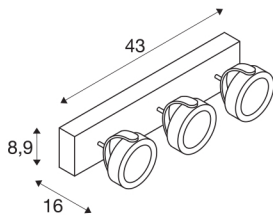

## KALU

wall and ceiling light, three-headed, LED, 3000K, white/black, 60°

As one would expect, the LED extension of the popular KALU series guarantees the utterly free adjustment of lamp heads. Fitted with dimmable, high output LEDs, the KALU series has just become even more efficient and versatile! Available in matt black or black and white, KALU wall and ceiling light is supplied ready for direct connection to 230V mains supply.

## TECHNICAL DATA

Item no.:	1000132
Number of different light outlets	3
Primary nominal voltage	220-240V ~50/60Hz mA/V
Secondary power / secondary voltage	350/700mA
Length	43 cm
Width	8.9 cm
Height	16 cm
Net weight	2.25 kg
Gross weight	2.671 kg
IP Code	IP 20
Safety class	I
Assembly	Surface
Assembly details	Ceiling, Wall
Dimmable	Yes
Dimming technology	trailing edge
Wattage	47 W
Lumen	3000 lm
Colour temperature	3000 Kelvin
Beam angle	60 °
Color	white
CRI	80
LXXBXX data	L70B50