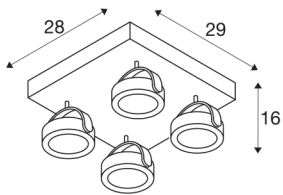

KALU

wall and ceiling light, four-headed, LED, 3000K, square, black, 60°

As one would expect, the LED extension of the popular KALU series guarantees the utterly free adjustment of lamp heads. Fitted with dimmable, high output LEDs, the KALU series has just become even more efficient and versatile! Available in matt black or black and white, KALU wall and ceiling light is supplied ready for direct connection to 230V mains supply.

TECHNICAL DATA

Item no.:	1000135
Number of different light outlets	4
Primary nominal voltage	220-240V ~50/60Hz mA/V
Secondary power / secondary voltage	700mA
Length	28 cm
Width	29 cm
Height	16 cm
Net weight	3.662 kg
Gross weight	4.373 kg
IP Code	IP 20
Safety class	I
Assembly	Surface
Assembly details	Ceiling, Wall
Dimmable	Yes
Dimming technology	trailing edge
Wattage	60 W
Lumen	4000 lm
Colour temperature	3000 Kelvin
Beam angle	60 °
Color	black
CRI	80
LXXBXX data	L70B50