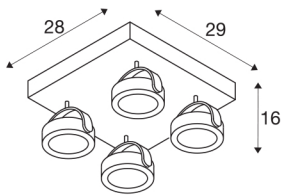

KALU

wall and ceiling light, four-headed, LED, 3000K, square, white/black, 60°

As one would expect, the LED extension of the popular KALU series guarantees the utterly free adjustment of lamp heads. Fitted with dimmable, high output LEDs, the KALU series has just become even more efficient and versatile! Available in matt black or black and white, KALU wall and ceiling light is supplied ready for direct connection to 230V mains supply.

TECHNICAL DATA

Item no.:	1000136
Number of different light outlets	4
Primary nominal voltage	220-240V ~50/60Hz mA/V
Secondary power / secondary voltage	700mA
Length	28 cm
Width	29 cm
Height	16 cm
Net weight	3.744 kg
Gross weight	4.527 kg
IP Code	IP 20
Safety class	I
Assembly	Surface
Assembly details	Ceiling, Wall
Dimmable	Yes
Dimming technology	trailing edge
Wattage	60 W
Lumen	4000 lm
Colour temperature	3000 Kelvin
Beam angle	60 °
Color	white
CRI	80
LXXBXX data	L70B50