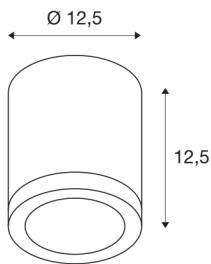

## ROX CEILING OUT

**QPAR11, outdoor ceiling light, brushed aluminium, max. 50W, IP44**

The puristic ceiling light of the ROX series is made from brushed aluminium and glass, which covers the lamp. It is suitable for use outdoors thanks to its IP44 protection class. The electrical connection is made directly to the 230V mains supply. The ROX series also includes wall lights as well as floor stands with different sockets and can therefore be used universally.

## TECHNICAL DATA

Item no.:	1000332
Socket	GU10
Lamp	QPAR111
Number of sockets	1
Lamps included	No
Primary nominal voltage	220-240V ~50/60Hz mA/V
Height	12.5 cm
Diameter	12.5 cm
Net weight	0.849 kg
Gross weight	0.967 kg
IP Code	IP 44
Safety class	I
Assembly	Surface
Assembly details	Ceiling
Wattage	50 W
Color	aluminium
BIG WHITE Page	679