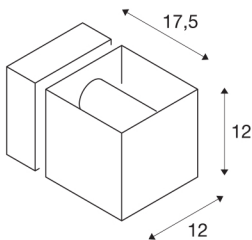

SQUARE TURN

QT14, outdoor wall light, silver-grey, max. 42W, IP44

Cube-shaped wall light made from aluminium. The frosted, self-supporting protective glass is placed within the rotatable lamp head and surrounded by its housing. It is protection class IP44 and suitable for outdoor use. The electrical connection is made directly to the 230V mains supply. In addition, the installation can be extended by floor lamps of the series.

TECHNICAL DATA

Item no.:	1000335
Socket	G9
Lamp	QT14
Number of sockets	1
Lamps included	No
Primary nominal voltage	220-240V ~50/60Hz mA/V
Width	12 cm
Height	12 cm
Depth	17.8 cm
Net weight	1.3 kg
Gross weight	1.556 kg
IP Code	IP 44
Safety class	I
Assembly	Surface
Assembly details	Wall
Wattage	42 W
Color	grey
BIG WHITE Page	662