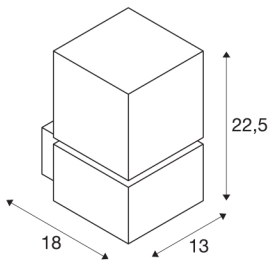

## SQUARE WALL

E27, outdoor wall light, stainless steel 304, max. 20W, IP44

The recessed wall lights of the SQUARE series consist of stainless steel 304 and an opalescent acrylic cube containing the lamp. It is suitable for use outdoors thanks to its IP44 protection class. The electrical connection is made directly to the 230V mains supply. The SQUARE series also includes ceiling lights and floor stands and can therefore be used universally.

## TECHNICAL DATA

Item no.:	1000336
Socket	E27
Number of sockets	1
Primary nominal voltage	220-240V ~50/60Hz mA/V
Width	13 cm
Height	22.5 cm
Depth	18 cm
Net weight	1.165 kg
Gross weight	1.68 kg
IP Code	IP 44
Safety class	I
Impact resistance class	IK02
Impact resistance	0,2 Joule
Assembly	Surface
Assembly details	Wall
Wattage	20 W
Color	stainless steel
BIG WHITE Page	660