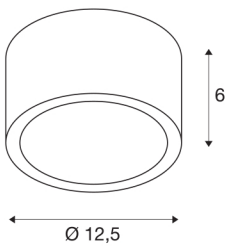

ROX CEILING OUT

TCR-TSE, outdoor ceiling light, brushed aluminium, max. 11W, IP44

The puristic ceiling light of the ROX series is made from brushed aluminium and glass, which covers the lamp(s). It is suitable for use outdoors thanks to its IP44 protection class. The electrical connection is made directly to the 230V mains supply. The ROX series also includes wall lights as well as floor stands with different sockets and can therefore be used universally.

TECHNICAL DATA

Item no.:	1000339
Socket	GX53
Lamp	TCR-TSE
Number of sockets	1
Lamps included	No
Primary nominal voltage	220-240V ~50/60Hz mA/V
Height	6 cm
Diameter	12.5 cm
Net weight	0.628 kg
Gross weight	0.773 kg
IP Code	IP 44
Safety class	I
Assembly	Surface
Assembly details	Ceiling
Wattage	11 W
Color	aluminium
BIG WHITE Page	679