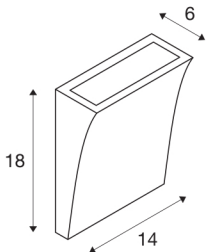

DELWA WIDE

LED outdoor wall light, 3000K, 100°, white, IP44

The DELWA WIDE aluminium wall light is fitted with two powerful flat LEDs with a warm white colour of light. The electrical connection of the aluminium luminaire is made directly to the 230V mains supply using the built-in driver. With protection class IP44, the luminaire is available in several colour versions and is suitable for outdoor use.

TECHNICAL DATA

Item no.:	1000340
Number of different light outlets	1
Primary nominal voltage	220-240V ~50/60Hz mA/V
Secondary power / secondary voltage	700mA
Width	14 cm
Height	18 cm
Depth	6 cm
Net weight	0.899 kg
Gross weight	0.983 kg
IP Code	IP 44
Safety class	I
Impact resistance class	IK02
Impact resistance	0,2 Joule
Assembly	Surface
Assembly details	Wall
Wattage	10 W
Lumen	840 lm
Colour temperature	3000 Kelvin
Beam angle	100 °
Color	white
CRI	80
LXXBXX data	L70B50