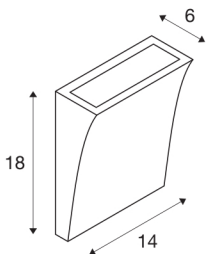

## DELWA WIDE LED

outdoor wall light, 3000K, 100°, anthracite, IP44

The DELWA WIDE aluminium wall light is fitted with two powerful flat LEDs with a warm white colour of light. The electrical connection of the aluminium luminaire is made directly to the 230V mains supply using the built-in driver. With protection class IP44, the luminaire is available in several colour versions and is suitable for outdoor use.

## TECHNICAL DATA

Item no.:	1000342
Number of different light outlets	1
Primary nominal voltage	220-240V ~50/60Hz mA/V
Secondary power / secondary voltage	700mA
Width	14 cm
Height	18 cm
Depth	6 cm
Net weight	0.889 kg
Gross weight	0.969 kg
IP Code	IP 44
Safety class	I
Impact resistance class	IK02
Impact resistance	0,2 Joule
Assembly	Surface
Assembly details	Wall
Wattage	10 W
Lumen	840 lm
Colour temperature	3000 Kelvin
Beam angle	100 °
Color	anthracite
CRI	80
LXXBXX data	L70B50