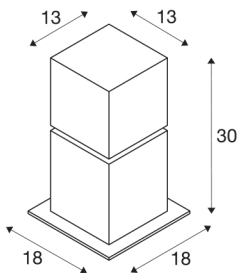

SQUARE POLE 30

E27, outdoor floor stand, stainless steel 304, max. 20-W, IP44

The floor stands of the SQUARE series, which are available in three heights, consist of stainless steel 304 and an opalescent acrylic cube containing the lamp. It is suitable for use outdoors thanks to its IP44 protection class. The electrical connection is made directly to the 230V mains supply. The SQUARE series also includes ceiling and wall lights and can therefore be used universally. For simplified mounting, an earth spike and concrete anchor set are optionally available.

TECHNICAL DATA

Item no.:	1000344
Socket	E27
Number of sockets	1
Primary nominal voltage	220-240V ~50/60Hz mA/V
Length	13 cm
Width	13 cm
Height	30 cm
Net weight	1.497 kg
Gross weight	2.155 kg
IP Code	IP 44
Safety class	I
Impact resistance class	IK02
Impact resistance	0,2 Joule
Assembly	Surface
Assembly details	Ground, Ground with Acc.
Wattage	20 W
Color	stainless steel
BIG WHITE Page	568