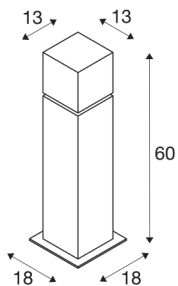

## SQUARE POLE 60

E27, outdoor floor stand, stainless steel 304, max. 20-W, IP44

The floor stands of the SQUARE series, which are available in three heights, consist of stainless steel 304 and an opalescent acrylic cube containing the lamp. It is suitable for use outdoors thanks to its IP44 protection class. The electrical connection is made directly to the 230V mains supply. The SQUARE series also includes ceiling and wall lights and can therefore be used universally. For simplified mounting, an earth spike and concrete anchor set are optionally available.

## TECHNICAL DATA

Item no.:	1000345
Socket	E27
Number of sockets	1
Primary nominal voltage	220-240V ~50/60Hz mA/V
Length	13 cm
Width	13 cm
Height	60 cm
Net weight	2.612 kg
Gross weight	3.705 kg
IP Code	IP 44
Safety class	I
Impact resistance class	IK02
Impact resistance	0,2 Joule
Assembly	Surface
Assembly details	Ground, Ground with Acc.
Wattage	20 W
Color	stainless steel
BIG WHITE Page	568