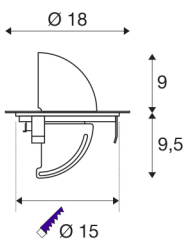

## GIMBLE OUT

inground fitting, LED, 3000K, stainless steel 316, 36°, IP67

The GIMBLE OUT 150 LED inground fitting with round bezel and transparent glass cover is equipped with an LED module. The head of the luminaire, which also contains the LED module, can be pulled out of the luminaire by 90°. With its IP67 protection class, the luminaire is suitable for outdoor use. The electrical connection is made directly to the 230V mains supply. This luminaire contains built-in LED lamps.

## TECHNICAL DATA

Item no.:	1000384
Primary nominal voltage	220-240V ~50/60Hz mA/V
Secondary power / secondary voltage	600mA
Height	13.1 cm
Diameter	18 cm
Installation diameter	15 cm
Installation depth	17 cm
Net weight	3.08 kg
Gross weight	3.281 kg
IP Code	IP 65 / IP 67
Safety class	I
Impact resistance class	IK08
Impact resistance	5 Joule
Assembly	Recessed
Assembly details	Ground, Ground with Acc.
Wattage	13 W
Lumen	1100 lm
Colour temperature	3000 Kelvin
Beam angle	36 °
CRI	80
LXXBXX data	L70B50
Minimum ambient temperature	-20 °C