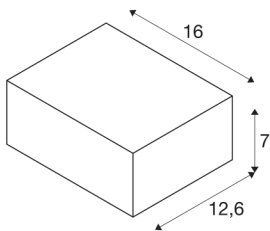

SHELL 15

WL, LED Indoor surface-mounted wall light, 3000K, white

The elegant SHELL wall light is a combination of aluminium and acrylic glass. The dimmable wall light is available in two sizes. The one or two long-life LEDs each have output of 12W, and provide the required luminous intensity. The wall light has a strong design and can be directly connected to the 230V mains supply as it has an integrated LED driver.

TECHNICAL DATA

Item no.:	1000422
Number of different light outlets	1
Primary nominal voltage	220-240V ~50/60Hz mA/V
Secondary power / secondary voltage	350mA
Width	12.6 cm
Height	7 cm
Depth	16 cm
Net weight	0.933 kg
Gross weight	1.135 kg
IP Code	IP 20
Safety class	I
Impact resistance class	IK02
Impact resistance	0,2 Joule
Assembly	Surface
Assembly details	Wall
Dimmable	Yes
Dimming technology	Leading edge, trailing edge
Wattage	15 W
Lumen	1400 lm
Colour temperature	3000 Kelvin
Beam angle	120 °
Color	white