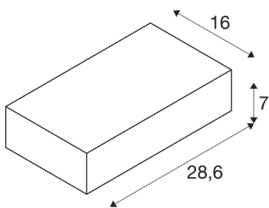

## SHELL 30

WL, LED Indoor surface-mounted wall light, 3000K, white

The elegant SHELL wall light is a combination of aluminium and acrylic glass. The dimmable wall light is available in two sizes. The one or two long-life LEDs each have output of 12W, and provide the required luminous intensity. The wall light has a strong design and can be directly connected to the 230V mains supply as it has an integrated LED driver.

## TECHNICAL DATA

Item no.:	1000423
Number of different light outlets	1
Primary nominal voltage	220-240V ~50/60Hz mA/V
Secondary power / secondary voltage	700mA
Width	28.6 cm
Height	7 cm
Depth	16 cm
Net weight	1.802 kg
Gross weight	2.069 kg
IP Code	IP 20
Safety class	I
Impact resistance class	IK02
Impact resistance	0,2 Joule
Assembly	Surface
Assembly details	Wall
Dimmable	Yes
Dimming technology	trailing edge
Wattage	54 W
Lumen	5600 lm
Colour temperature	3000 Kelvin
Beam angle	120 °
Color	white