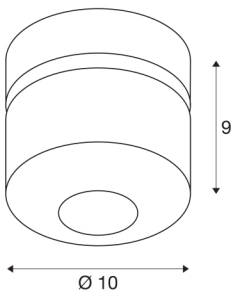

## TOTHEE

wall and ceiling light, LED, 3000K, black, 50°

The TOTHEE dimmable luminaire series is available in white and black. It has a compact spotlight which can be individually directed via a hinge. The swivel and tilting range allows you to optimally light up the room. The integrated premium LEDs provide high energy efficiency. The luminaires can be directly connected to the 230V mains supply and are also dimmable.

## TECHNICAL DATA

Item no.:	1000426
Number of different light outlets	1
Primary nominal voltage	220-240V ~50/60Hz mA/V
Secondary power / secondary voltage	350mA
Diameter	10 cm
Depth	9 cm
Net weight	0.649 kg
Gross weight	0.706 kg
IP Code	IP 20
Safety class	I
Assembly	Surface
Assembly details	Ceiling, Wall
Dimmable	Yes
Dimming technology	trailing edge
Wattage	17 W
Lumen	1250 lm
Colour temperature	3000 Kelvin
Beam angle	50 °
Color	black
CRI	80
LXXBXX data	L70B50
BIG WHITE Page	298