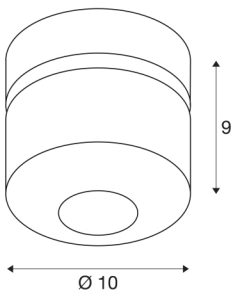

## TOTHEE

wall and ceiling light, LED, 3000K, white/black, 50°

The TOTHEE dimmable luminaire series is available in white and black. It has a compact spotlight which can be individually directed via a hinge. The swivel and tilting range allows you to optimally light up the room. The integrated premium LEDs provide high energy efficiency. The luminaires can be directly connected to the 230V mains supply and are also dimmable.

## TECHNICAL DATA

Item no.:	1000427
Number of different light outlets	1
Primary nominal voltage	220-240V ~50/60Hz mA/V
Secondary power / secondary voltage	350mA
Diameter	10 cm
Depth	9 cm
Net weight	0.648 kg
Gross weight	0.71 kg
IP Code	IP 20
Safety class	I
Assembly	Surface
Assembly details	Ceiling, Wall
Dimmable	Yes
Dimming technology	trailing edge
Wattage	17 W
Lumen	1250 lm
Colour temperature	3000 Kelvin
Beam angle	50 °
Color	white
CRI	80
LXXBXX data	L70B50
BIG WHITE Page	298