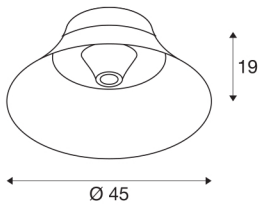

BATO 45 CW

Indoor surface-mounted ceiling light, black, E27, max. 60W

The ceiling lights in the BATO family are available in two sizes and three colour variants. You can also choose between built-in LED light sources and an E27 socket. The range is completed with associated wall lights and pendants. The BATO is supplied ready for direct connection to a 230V mains power supply.

TECHNICAL DATA

Item no.:	1000443
Socket	E27
Number of sockets	1
Primary nominal voltage	220-240V ~50/60Hz mA/V
Height	19 cm
Diameter	45 cm
Net weight	1.747 kg
Gross weight	3.681 kg
IP Code	IP 20
Safety class	I
Assembly	Surface
Assembly details	Ceiling, Wall
Wattage	60 W
Color	black
BIG WHITE Page	288