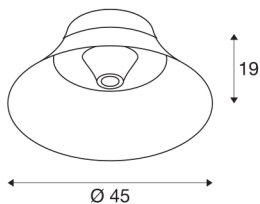

## BATO 45 CW

Indoor surface-mounted ceiling light, brass, E27, max. 60W

The ceiling lights in the BATO family are available in two sizes and three colour variants. You can also choose between built-in LED light sources and an E27 socket. The range is completed with associated wall lights and pendants. The BATO is supplied ready for direct connection to a 230V mains power supply.

## TECHNICAL DATA

Item no.:	1000445
Socket	E27
Number of sockets	1
Primary nominal voltage	220-240V ~50/60Hz mA/V
Height	19 cm
Diameter	45 cm
Net weight	1.753 kg
Gross weight	3.024 kg
IP Code	IP 20
Safety class	I
Assembly	Surface
Assembly details	Ceiling, Wall
Wattage	60 W
Color	gold
BIG WHITE Page	288