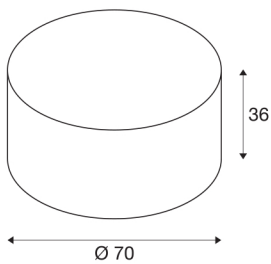

FENDA

lamp shade, white, Ø70cm

FENDA lamp shade with diameter of 700 mm and 350 mm in height in white.

TECHNICAL DATA

Item no.:	1000579
Height	36 cm
Diameter	70 cm
Net weight	1.599 kg
Gross weight	4.357 kg
IP Code	IP 20
Assembly	Mobile
Color	white
BIG WHITE Page	277