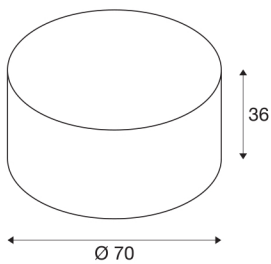

FENDA

lamp shade, black/copper, Ø70cm

FENDA lamp shade with 700 mm diameter and 350 mm height in black/copper.

TECHNICAL DATA

Item no.:	1000580
Height	36 cm
Diameter	70 cm
Net weight	1.59 kg
Gross weight	4.38 kg
IP Code	IP 20
Assembly	Mobile
Color	copper
BIG WHITE Page	277