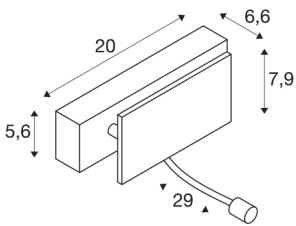

MANA

wall light, spot, LED, 3000K, white/chrome, W/H/D
20/7,9/6,6 cm

The white MANA LED spot wall light from our MIX & MATCH light system can be individually combined with our MANA lamp shades. The built-in LED lamp in the swivel arm provides targeted illumination. The lighting atmosphere can be adjusted/dimmed in an uncomplicated way using the dim-to-warm function. This luminaire contains built-in LED lamps.

TECHNICAL DATA

Item no.:	1000615
Number of different light outlets	2
Primary nominal voltage	220-240V ~50/60Hz mA/V
Secondary power / secondary voltage	350/500mA
Width	20 cm
Height	7.9 cm
Depth	6.6 cm
Net weight	0.733 kg
Gross weight	1.109 kg
IP Code	IP 20
Safety class	I
Assembly	Surface
Assembly details	Wall
Wattage	11 W
Lumen	730 lm
Colour temperature	3000 Kelvin
Beam angle	30 °
Color	white
CRI	80
LXXBXX data	L70B50
BIG WHITE Page	187