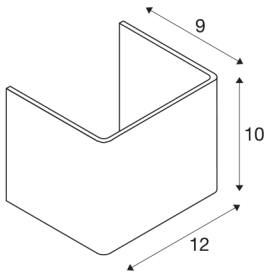

MANA

lamp shade, wood, grey/brown, L/H/T 12/10/9 cm

MANA lamp shade 12 made of wood, 120 mm in length and 100 mm high in grey/brown.

TECHNICAL DATA

Item no.:	1000616
Length	12 cm
Height	10 cm
Depth	9 cm
Net weight	0.106 kg
Gross weight	0.239 kg
IP Code	IP 20
Color	grey
BIG WHITE Page	186