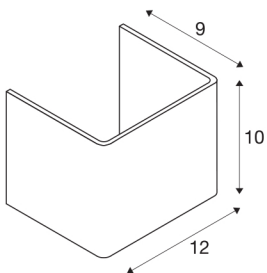

MANA

lamp shade, aluminium, white, L/H/T 12/10/9 cm

MANA lamp shade 12 made of aluminium, 120 mm in length and 100 mm high in white.

TECHNICAL DATA

Item no.:	1000618
Length	12 cm
Height	10 cm
Depth	9 cm
Net weight	0.302 kg
Gross weight	0.441 kg
IP Code	IP 20
Color	white
BIG WHITE Page	186