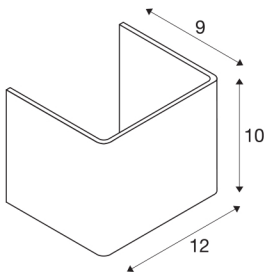

MANA

lamp shade, aluminium, polished aluminium, L/H/T
12/10/9 cm

MANA lamp shade 12 made of aluminium, 120 mm in length and 100 mm high in polished aluminium.

TECHNICAL DATA

Item no.:	1000619
Length	12 cm
Height	10 cm
Depth	9 cm
Net weight	0.298 kg
Gross weight	0.438 kg
IP Code	IP 20
Color	aluminium
BIG WHITE Page	186