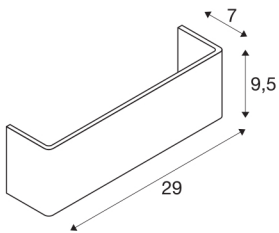

## MANA

lamp shade, wood, grey/brown, L/H/T 29/9,5/7 cm

MANA lamp shade 29 made of wood, 290 mm in length and 95 mm high in grey/brown.

## TECHNICAL DATA

Item no.:	1000621
Length	29 cm
Height	9.5 cm
Depth	7 cm
Net weight	0.15 kg
Gross weight	0.436 kg
IP Code	IP 20
Color	grey
BIG WHITE Page	187