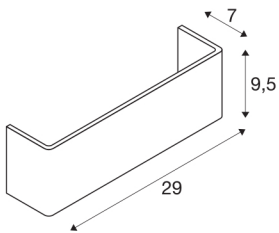

MANA

lamp shade, aluminium, white, L/H/T 29/9,5/7 cm

MANA lamp shade 29 made of aluminium, 290 mm in length and 95 mm high in white.

TECHNICAL DATA

Item no.:	1000623
Length	29 cm
Height	9.5 cm
Depth	7 cm
Net weight	0.404 kg
Gross weight	0.669 kg
IP Code	IP 20
Color	white
BIG WHITE Page	187