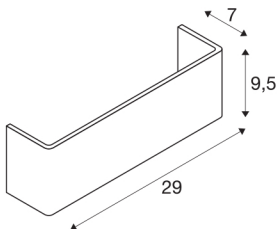

MANA

lamp shade, aluminium, polished aluminium, L/H/T
29/9,5/7 cm

MANA lamp shade 29 made of aluminium, 290 mm in length and 95 mm high in polished aluminium.

TECHNICAL DATA

Item no.:	1000624
Length	29 cm
Height	9.5 cm
Depth	7 cm
Net weight	0.404 kg
Gross weight	0.662 kg
IP Code	IP 20
Color	aluminium
BIG WHITE Page	187