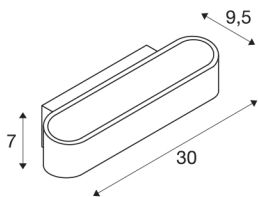

## ASSO 300

wall light, LED, 2000K-3000K Dim to Warm, white

The distinctive LED UP/DOWN recessed wall light ASSO 300 is equipped with two ultra-modern, powerful COB LEDs which emit light indirectly. Thus it is ideal for glare-free lighting of stairs, staircases and rooms. The lighting atmosphere can be adjusted/dimmed in an uncomplicated way using the dim-to-warm function. Due to the incorporated constant current LED driver, placed within the canopy, the electrical connection is made directly to 230V mains supply. This luminaire contains built-in LED lamps.

## TECHNICAL DATA

Item no.:	1000634
Primary nominal voltage	220-240V ~50/60Hz mA/V
Secondary power / secondary voltage	500mA
Width	30 cm
Height	7 cm
Depth	9.5 cm
Net weight	1.07 kg
Gross weight	1.335 kg
IP Code	IP 20
Safety class	I
Assembly	Surface
Dimmable	Yes
Dimming technology	Leading edge, trailing edge
Wattage	22 W
Lumen	1340 lm
Colour temperature	2000-3000 Kelvin
Color	white
CRI	90
LXXBXX data	L70B50
BIG WHITE Page	201