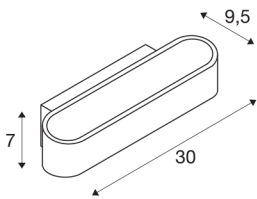

## ASSO 300

wall light, LED, 2000K-3000K Dim to Warm, brushed aluminium/white

The distinctive LED UP/DOWN recessed wall light ASSO 300 is equipped with two ultra-modern, powerful COB LEDs which emit light indirectly. Thus it is ideal for glare-free lighting of stairs, staircases and rooms. The lighting atmosphere can be adjusted/dimmed in an uncomplicated way using the dim-to-warm function. Due to the incorporated constant current LED driver, placed within the canopy, the electrical connection is made directly to 230V mains supply. This luminaire contains built-in LED lamps.

## TECHNICAL DATA

Item no.:	1000635
Primary nominal voltage	220-240V ~50/60Hz mA/V
Secondary power / secondary voltage	500mA
Width	30 cm
Height	7 cm
Depth	9.5 cm
Net weight	1.053 kg
Gross weight	1.323 kg
IP Code	IP 20
Safety class	I
Assembly	Surface
Assembly details	Wall
Dimmable	Yes
Dimming technology	Leading edge, trailing edge
Wattage	22 W
Lumen	1340 lm
Colour temperature	2000-3000 Kelvin
Color	aluminium
CRI	90
LXXBXX data	L70B50
BIG WHITE Page	201