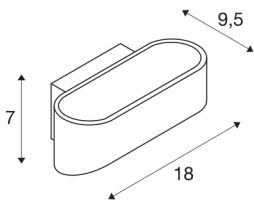

## ASSO

wall light, LED, 2000K-3000K Dim to Warm, white

The distinctive LED UP/DOWN recessed wall light ASSO LED is equipped with two ultra-modern, powerful COB LEDs which emit light indirectly. Thus it is ideal for glare-free lighting of stairs, staircases and rooms. The lighting atmosphere can be adjusted/dimmed in an uncomplicated way using the dim-to-warm function. Due to the incorporated constant current LED driver, placed within the canopy, the electrical connection is made directly to 230V mains supply. This luminaire contains built-in LED lamps.

## TECHNICAL DATA

Item no.:	1000636
Primary nominal voltage	220-240V ~50/60Hz mA/V
Secondary power / secondary voltage	250mA
Width	18 cm
Height	7 cm
Depth	9.5 cm
Net weight	0.673 kg
Gross weight	0.822 kg
IP Code	IP 20
Safety class	I
Assembly	Surface
Assembly details	Wall
Dimmable	Yes
Dimming technology	trailing edge
Wattage	12 W
Lumen	700 lm
Colour temperature	2000-3000 Kelvin
Color	white
CRI	90
LXXBXX data	L70B50
BIG WHITE Page	201