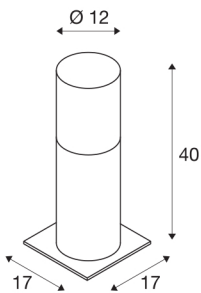

LISENNE POLE 40

E27, grey, IP54

The discreet LISENNE floor stand comes with a smoke-d-glass look on a base made of basalt. With its in-built E27 socket, the luminaire is suitable for both LED and energy-saving lamps. An earth spike and a concrete anchor set are optionally available. In addition, the installation can be extended by adding appropriate wall, ceiling, table and pendant lights from the series.

TECHNICAL DATA

Item no.:	1000665
Socket	E27
Number of sockets	1
Primary nominal voltage	220-240V ~50/60Hz mA/V
Height	40 cm
Diameter	12 cm
Net weight	5.69 kg
Gross weight	7.03 kg
IP Code	IP 54
Safety class	I
Assembly	Surface
Assembly details	Ground
Wattage	23 W
Color	grey
BIG WHITE Page	553