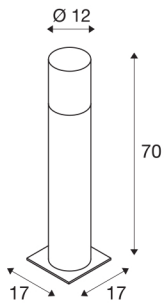

## LISENNE POLE 70

E27, grey, IP54

The discreet LISENNE floor stand comes with a smoked-glass look on a base made of basalt. With its in-built E27 socket, the luminaire is suitable for both LED and energy-saving lamps. An earth spike and a concrete anchor set are optionally available. In addition, the installation can be extended by adding appropriate wall, ceiling, table and pendant lights from the series.

## TECHNICAL DATA

Item no.:	1000666
Socket	E27
Number of sockets	1
Primary nominal voltage	220-240V ~50/60Hz mA/V
Height	70 cm
Diameter	12 cm
Net weight	12.303 kg
Gross weight	13.94 kg
IP Code	IP 54
Safety class	I
Assembly	Surface
Assembly details	Ground
Wattage	23 W
Color	grey
BIG WHITE Page	553