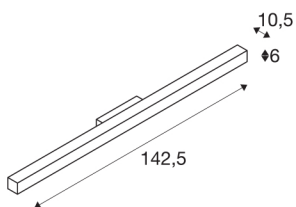

Q-LINE

wall light, LED, 3000K, white

The Q-LINE WALL wall light is optionally available with a white, black or silver-grey painted lamp housing and fitted with matching end caps. A diffuser made of acrylic glass found underneath provides glare-free lighting properties. The Q-LINE is equipped with a warm-white LED module and is the ultimate LED solution for primary room lighting thanks to its 3800lm of LED output.

TECHNICAL DATA

Item no.:	1000668
Number of different light outlets	1
Primary nominal voltage	220-240V ~50/60Hz mA/V
Secondary power / secondary voltage	700mA
Length	142.5 cm
Width	10.5 cm
Height	6 cm
Net weight	3.439 kg
Gross weight	4.128 kg
IP Code	IP 20
Safety class	I
Assembly	Surface
Assembly details	Wall
Wattage	45 W
Lumen	3800 lm
Colour temperature	3000 Kelvin
Beam angle	110 °
Color	white
CRI	80
LXXBXX data	L70B50
BIG WHITE Page	243