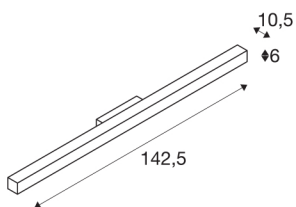

## Q-LINE

wall light, LED, 3000K, silver-grey

The Q-LINE WALL wall light is optionally available with a white, black or silver-grey painted lamp housing and fitted with matching end caps. A diffuser made of acrylic glass found underneath provides glare-free lighting properties. The Q-LINE is equipped with a warm-white LED module and is the ultimate LED solution for primary room lighting thanks to its 3800lm of LED output.

## TECHNICAL DATA

Item no.:	1000670
Number of different light outlets	1
Primary nominal voltage	220-240V ~50/60Hz mA/V
Secondary power / secondary voltage	700mA
Length	142.5 cm
Width	10.5 cm
Height	6 cm
Net weight	3.376 kg
Gross weight	4.039 kg
IP Code	IP 20
Safety class	I
Assembly	Surface
Assembly details	Wall
Wattage	45 W
Lumen	3800 lm
Colour temperature	3000 Kelvin
Beam angle	110 °
Color	grey
CRI	80
LXXBXX data	L70B50
BIG WHITE Page	243