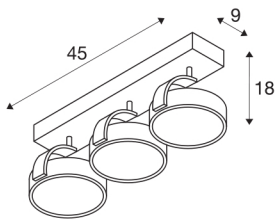

KALU

wall and ceiling light, QPAR111, three-headed, black, max. 75W

The puristic design of the KALU ceiling light is the guarantee of completely free direction of the lamp head, and is optionally equipped with QPAR111 halogen lamps or suitable LED lamps. The light can also be dimmed which offers even more installation possibilities. Available in several colour versions KALU ceiling light is supplied ready for direct connection to 230V mains supply.

TECHNICAL DATA

Item no.:	1000704
Socket	GU10
Lamp	QPAR111
Number of sockets	3
Lamps included	No
Primary nominal voltage	220-240V ~50/60Hz mA/V
Tilt range	90 °
Horizontal rotation range	350 °
Length	45 cm
Width	9 cm
Height	18 cm
Net weight	1.332 kg
Gross weight	1.734 kg
IP Code	IP 20
Safety class	I
Assembly	Surface
Assembly details	Ceiling,Wall
Wattage	75 W
Color	black
Maximum ambient temperature	40 °C
BIG WHITE Page	304