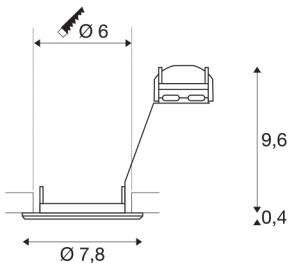

PIKA

recessed ceiling light, QPAR51, rigid, white, max. 50W

The rigid high-voltage recessed fitting PIKA QPAR51 is available in white, chrome, brass and silver-grey. PIKA is a modern spotlight for extraordinary lighting. The electrical connection is made directly to the 230V mains supply.

TECHNICAL DATA

Item no.:	1000714
Socket	GU10
Lamp	QPAR51
Number of sockets	1
Lamps included	No
Primary nominal voltage	220-240V ~50/60Hz mA/V
Height	10 cm
Diameter	7.8 cm
Installation diameter	6 cm
Installation depth	10 cm
Net weight	0.115 kg
Gross weight	0.148 kg
IP Code	IP 20
Safety class	II
Assembly	Recessed
Assembly details	Ceiling
Number of through-wires	10
Wattage	50 W
Color	white
BIG WHITE Page	395