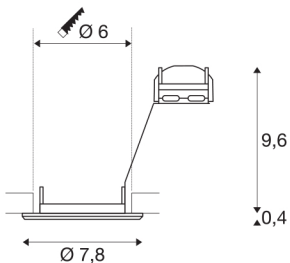

PIKA

recessed ceiling light, QPAR51, rigid, chrome, max. 50W

The rigid high-voltage recessed fitting PIKA QPAR51 is available in white, chrome, brass and silver-grey. PIKA is a modern spotlight for extraordinary lighting. The electrical connection is made directly to the 230V mains supply.

TECHNICAL DATA

Item no.:	1000715
Socket	GU10
Lamp	QPAR51
Number of sockets	1
Lamps included	No
Primary nominal voltage	220-240V ~50/60Hz mA/V
Height	10 cm
Diameter	7.8 cm
Installation diameter	6 cm
Installation depth	10 cm
Net weight	0.113 kg
Gross weight	0.149 kg
IP Code	IP 20
Safety class	II
Assembly	Recessed
Assembly details	Ceiling
Number of through-wires	10
Wattage	50 W
Color	chrome
BIG WHITE Page	395