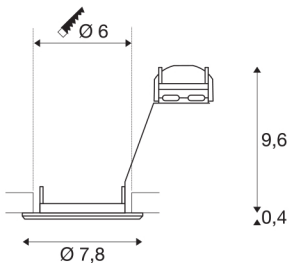

PIKA

recessed ceiling light, QPAR51, rigid, brass, max. 50W

The rigid high-voltage recessed fitting PIKA QPAR51 is available in white, chrome, brass and silver-grey. PIKA is a modern spotlight for extraordinary lighting. The electrical connection is made directly to the 230V mains supply.

TECHNICAL DATA

Item no.:	1000716
Socket	GU10
Lamp	QPAR51
Number of sockets	1
Lamps included	No
Primary nominal voltage	220-240V ~50/60Hz mA/V
Height	10 cm
Diameter	7.8 cm
Installation diameter	6 cm
Installation depth	10 cm
Net weight	0.113 kg
Gross weight	0.147 kg
IP Code	IP 20
Safety class	II
Assembly	Recessed
Assembly details	Ceiling
Number of through-wires	10
Wattage	50 W
Color	brass
BIG WHITE Page	395