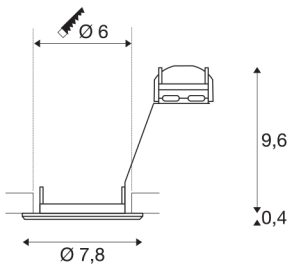

## PIKA

recessed ceiling light, QPAR51, rigid, silver-grey, max. 50W

The rigid high-voltage recessed fitting PIKA QPAR51 is available in white, chrome, brass and silver-grey. PIKA is a modern spotlight for extraordinary lighting. The electrical connection is made directly to the 230V mains supply.

## TECHNICAL DATA

Item no.:	1000717
Socket	GU10
Lamp	QPAR51
Number of sockets	1
Lamps included	No
Primary nominal voltage	220-240V ~50/60Hz mA/V
Height	10 cm
Diameter	7.8 cm
Installation diameter	6 cm
Installation depth	10 cm
Net weight	0.113 kg
Gross weight	0.147 kg
IP Code	IP 20
Safety class	II
Assembly	Recessed
Assembly details	Ceiling
Number of through-wires	10
Wattage	50 W
Color	grey
BIG WHITE Page	395