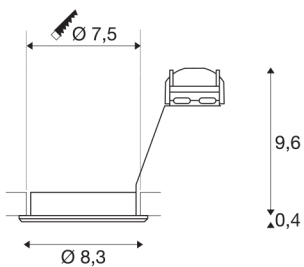

PIKA

recessed ceiling light, QPAR51, swivelling, white, max. 50W

The swivelling high-voltage recessed fitting PIKA QPAR51 is available with a white, chrome, brass or silver-grey housing, and allows the desired beam angle to be individually directed. PIKA is a modern spotlight for extraordinary lighting. The electrical connection is made directly to the 230V mains supply.

TECHNICAL DATA

Item no.:	1000718
Socket	GU10
Lamp	QPAR51
Number of sockets	1
Lamps included	No
Primary nominal voltage	220-240V ~50/60Hz mA/V
Tilt range	30 °
Height	10 cm
Diameter	8.3 cm
Installation diameter	7.5 cm
Installation depth	10 cm
Net weight	0.144 kg
Gross weight	0.178 kg
IP Code	IP 20
Safety class	II
Assembly	Recessed
Assembly details	Ceiling
Number of through-wires	10
Wattage	50 W
Color	white
BIG WHITE Page	395