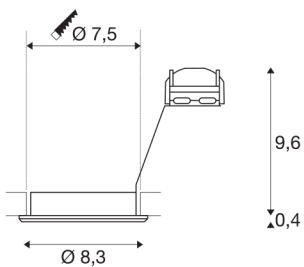

## PIKA

recessed ceiling light, QPAR51, swivelling, chrome, max. 50W

The swivelling high-voltage recessed fitting PIKA QPAR51 is available with a white, chrome, brass or silver-grey housing, and allows the desired beam angle to be individually directed. PIKA is a modern spotlight for extraordinary lighting. The electrical connection is made directly to the 230V mains supply.

## TECHNICAL DATA

Item no.:	1000719
Socket	GU10
Lamp	QPAR51
Number of sockets	1
Lamps included	No
Primary nominal voltage	220-240V ~50/60Hz mA/V
Tilt range	30 °
Height	10 cm
Diameter	8.3 cm
Installation diameter	7.5 cm
Installation depth	10 cm
Net weight	0.143 kg
Gross weight	0.177 kg
IP Code	IP 20
Safety class	II
Assembly	Recessed
Assembly details	Ceiling
Number of through-wires	10
Wattage	50 W
Color	chrome
BIG WHITE Page	395