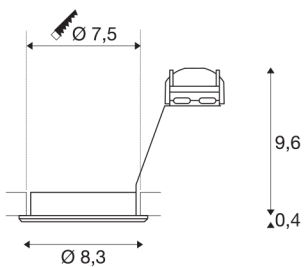

PIKA

recessed ceiling light, QPAR51, swivelling, brass, max. 50W

The swivelling high-voltage recessed fitting PIKA QPAR51 is available with a white, chrome, brass or silver-grey housing, and allows the desired beam angle to be individually directed. PIKA is a modern spotlight for extraordinary lighting. The electrical connection is made directly to the 230V mains supply.

TECHNICAL DATA

Item no.:	1000720
Socket	GU10
Lamp	QPAR51
Number of sockets	1
Lamps included	No
Primary nominal voltage	220-240V ~50/60Hz mA/V
Tilt range	30 °
Height	10 cm
Diameter	8.3 cm
Installation diameter	7.5 cm
Installation depth	10 cm
Net weight	0.144 kg
Gross weight	0.18 kg
IP Code	IP 20
Safety class	II
Assembly	Recessed
Assembly details	Ceiling
Number of through-wires	10
Wattage	50 W
Color	brass
BIG WHITE Page	395