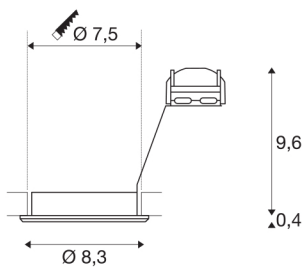

PIKA

recessed ceiling light, QPAR51, swivelling, silver-grey, max. 50W

The swivelling high-voltage recessed fitting PIKA QPAR51 is available with a white, chrome, brass or silver-grey housing, and allows the desired beam angle to be individually directed. PIKA is a modern spotlight for extraordinary lighting. The electrical connection is made directly to the 230V mains supply.

TECHNICAL DATA

Item no.:	1000721
Socket	GU10
Lamp	QPAR51
Number of sockets	1
Lamps included	No
Primary nominal voltage	220-240V ~50/60Hz mA/V
Tilt range	30 °
Height	10 cm
Diameter	8.3 cm
Installation diameter	7.5 cm
Installation depth	10 cm
Net weight	0.141 kg
Gross weight	0.175 kg
IP Code	IP 20
Safety class	II
Assembly	Recessed
Assembly details	Ceiling
Number of through-wires	10
Wattage	50 W
Color	grey
BIG WHITE Page	395