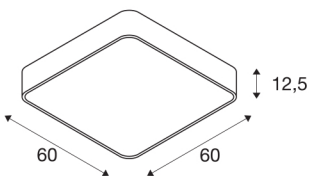

MEDO 60

ceiling light, LED, 3000K, square, black, 1-10V

The MEDO 60 CL Square has a clear edge, and adds a square version to the MEDO series. Thanks to having an integrated premium LED, it provides bright and uniform illumination. The ceiling light can be converted into a pendant using a suspension kit, and is therefore also ideal for rooms with high ceilings. The built-in LED driver allows direct connection to a mains supply of 120V – 240V.

TECHNICAL DATA

Item no.:	1000725
Primary nominal voltage	220-240V ~50/60Hz mA/V
Secondary power / secondary voltage	1000mA
Length	60 cm
Width	60 cm
Height	12.5 cm
Net weight	6.561 kg
Gross weight	8.49 kg
IP Code	IP 20
Safety class	I
Assembly	Surface
Assembly details	Ceiling
Dimmable	Yes
Dimming technology	1-10V
Wattage	39 W
Lumen	3800 lm
Colour temperature	3000 Kelvin
Beam angle	105 °
Color	black
CRI	80
UGR ≤	22
LXXBXX data	L70B50