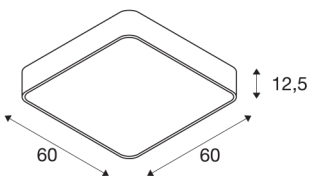

## MEDO 60

ceiling light, LED, 3000K, square, white, 1-10V

The MEDO 60 CL Square has a clear edge, and adds a square version to the MEDO series. Thanks to having an integrated premium LED, it provides bright and uniform illumination. The ceiling light can be converted into a pendant using a suspension kit, and is therefore also ideal for rooms with high ceilings. The built-in LED driver allows direct connection to a mains supply of 120V – 240V.

## TECHNICAL DATA

Item no.:	1000726
Primary nominal voltage	220-240V ~50/60Hz mA/V
Secondary power / secondary voltage	1000mA
Length	60 cm
Width	60 cm
Height	12.5 cm
Net weight	6.404 kg
Gross weight	8.134 kg
IP Code	IP 20
Safety class	I
Assembly	Surface
Assembly details	Ceiling
Dimmable	Yes
Dimming technology	1-10V
Wattage	39 W
Lumen	3800 lm
Colour temperature	3000 Kelvin
Beam angle	105 °
Color	white
CRI	80
UGR ≤	22
LXXBXX data	L70B50