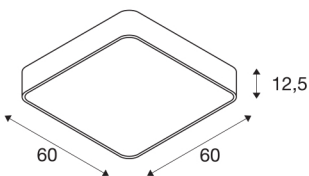

MEDO 60

ceiling light, LED, 3000K, square, silver-grey, 1-10V

The MEDO 60 CL Square has a clear edge, and adds a square version to the MEDO series. Thanks to having an integrated premium LED, it provides bright and uniform illumination. The ceiling light can be converted into a pendant using a suspension kit, and is therefore also ideal for rooms with high ceilings. The built-in LED driver allows direct connection to a mains supply of 120V – 240V.

TECHNICAL DATA

| | |
|-------------------------------------|------------------------|
| Item no.: | 1000727 |
| Primary nominal voltage | 220-240V ~50/60Hz mA/V |
| Secondary power / secondary voltage | 1000mA |
| Length | 60 cm |
| Width | 60 cm |
| Height | 12.5 cm |
| Net weight | 6.274 kg |
| Gross weight | 7.851 kg |
| IP Code | IP 20 |
| Safety class | I |
| Assembly | Surface |
| Assembly details | Ceiling |
| Dimmable | Yes |
| Dimming technology | 1-10V |
| Wattage | 39 W |
| Lumen | 3800 lm |
| Colour temperature | 3000 Kelvin |
| Beam angle | 105 ° |
| Color | grey |
| CRI | 80 |
| UGR ≤ | 22 |
| LXXBXX data | L70B50 |